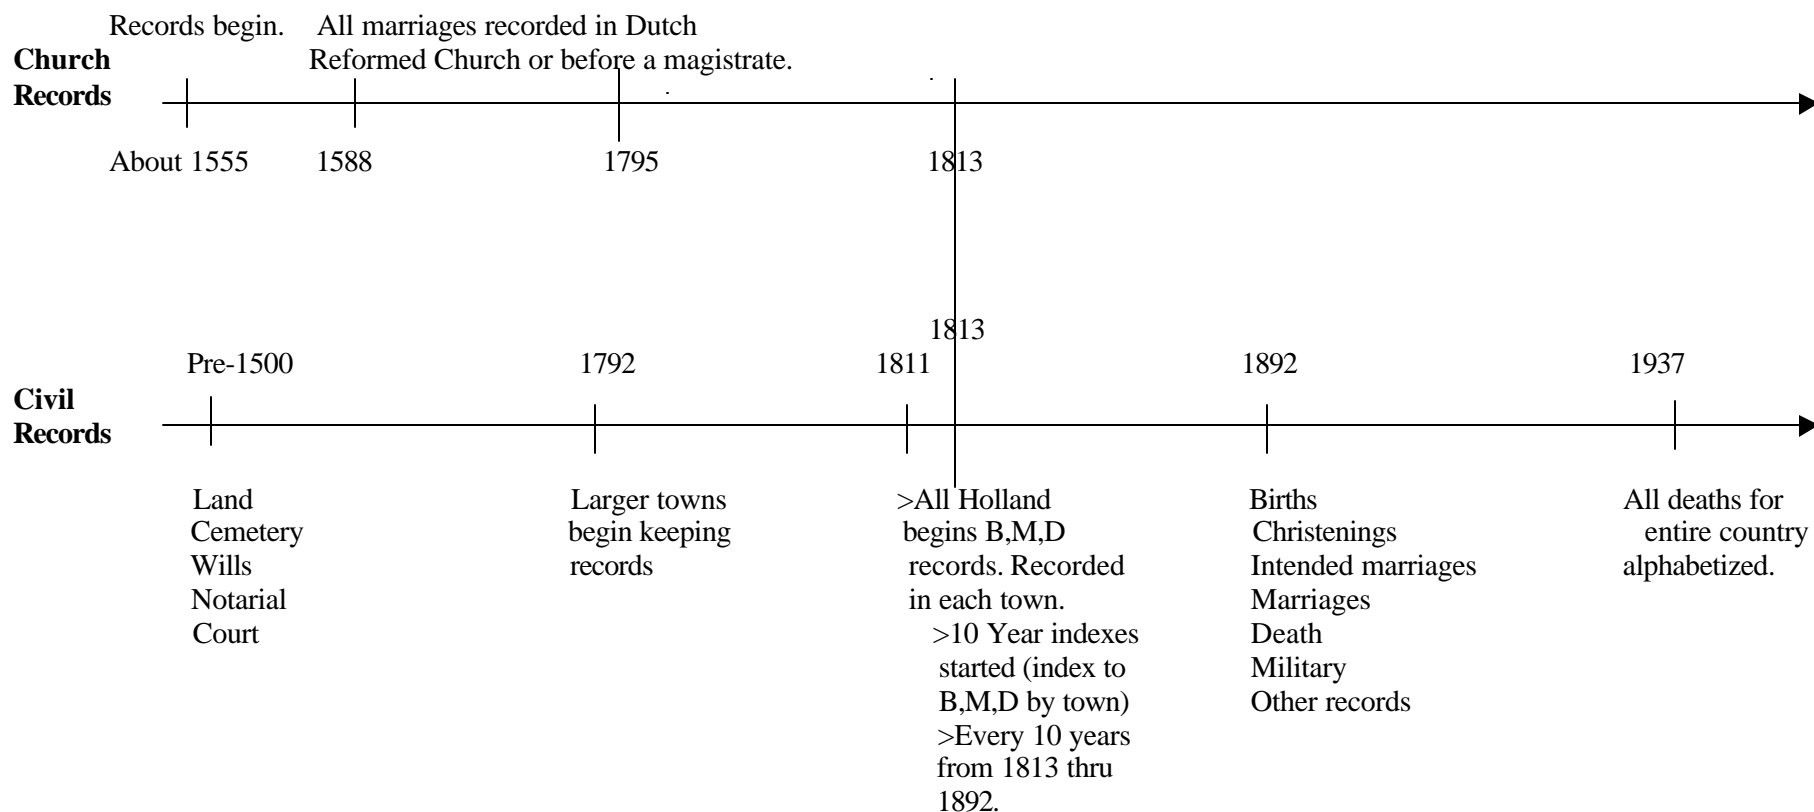

RECORDS IN THE NETHERLANDS

Key:

- B = Birth
- C = Christening
- M = Marriage
- D = Death

Note:

- < Many of the records listed above have been microfilmed by the Church of Jesus Christ of Latter-day Saints and are available to view for a small fee at any of their thousands of Family History Centers around the world. See their Family History Library Catalog at <http://www.FamilySearch.org>. They are also available in various archives in The Netherlands.
- < This chart is general in nature and is not to be relied upon as being complete. Dates and types of record keeping varied greatly by church, town and province.